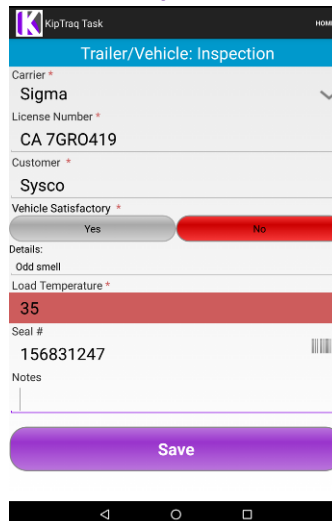

Vehicle inspection