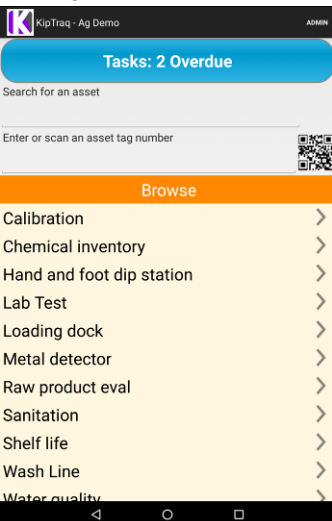

Features

- Always works, even without internet connection
- Flexible online reporting (including pictures)
- Automatic real-time alerts via email
- Optional RFID tags add speed and security
- Standalone system – no servers to buy or maintain
- Multiple language support
- Inexpensive – monthly fee based on use
- Fast rollout – collect data and report on day 1
- Intuitive – users and admins learn quickly
- Efficient – faster and more useful than paper forms
- Scalable from small companies to multinationals
- Over 1 million transactions logged in KipTraq

How are KipTraq clients using the solution today?

- **Food processing:** collect process verification data (HACCP/FSMA, sanitation checks, inventories, etc.)
- **Farming:** track plantings, application of fertilizers, water and fuel usage
- **Equipment:** schedule preventative maintenance, log work done to reduce maintenance costs
- **Storage:** manuals and standard operating procedures stored on device and instantly available
- **Field inspections:** use integrated GPS routing to navigate to a location. Perform onsite inspections with pictures

Many uses